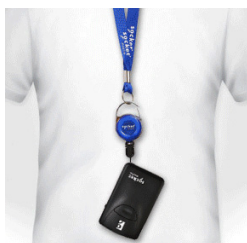

ATTACHABLE

Bluetooth Cordless Hand Scanner

Small, Thin, Attachable & Easy to Use

SMALL, LIGHTWEIGHT AND EASY TO USE

Increase productivity in mobile business applications with the Socket Mobile Bluetooth Cordless Hand Scanner (CHS) Series 8.

- **One handed solution** – Ideal for workers who need to keep a hand free to handle merchandise or equipment. Attach securely to phone or phone case with optional Klip Case

- **Thin, small and elegant** – As small as a credit card, the CHS Series 8 is thinner than most smartphones and slips easily into a shirt or pants pocket. Wear around neck or attach to belt with lanyard / belt clip for convenient access to scanner (sold separately)

- **Easy to integrate** – The CHS Series 8 is compatible with any applications used with our highly popular CHS Series 7 barcode scanners. Application update may be required.

HARDWARE FEATURES

- Compatible with Apple, Android, Windows devices
- Made with antimicrobial material to provide an extra protection against potentially harmful microbes
- Robust Bluetooth connectivity
- Battery Friendly® technology 10-hour battery life on a single charge
- Scanner automatically connects to phone after initial setup
- LED and beeps visual and audio indicators signal good scan, connection, and power status
- Vibrate mode indicates good scans, ideal for noisy environments where beeps are hard to hear or applications that require silent mode

SPECIAL FEATURES FOR APPLE iOS

- Certified by Apple for iPad, iPhone, and iPod touch
- Quickly access Apple iOS on-screen keyboard by pressing a scanner button
- Authentication chip enables two-way communications with Apple devices running a compatible app developed with SocketScan 10 SDK. View apps at: <http://www.socketmobile.com/appstore>
- App to modify beep, LED, vibrate, and other settings